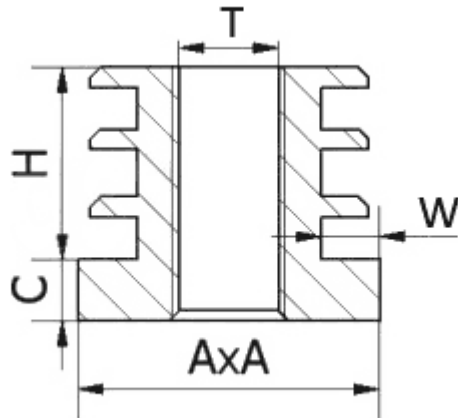

T-WGK - Square Shaped Threaded Insert

Details:

- **Material: PP**
- **Color: black (RAL 9005)**
- **Standard pack: 100 pcs**

Symbol	Thread T	A	Tube wall thickness range W	H	C	Material	Color
		[mm]	[mm]	[mm]	[mm]		
T-WGK-20-M8-150	M8	20	1.5	20	6.2	PP	black