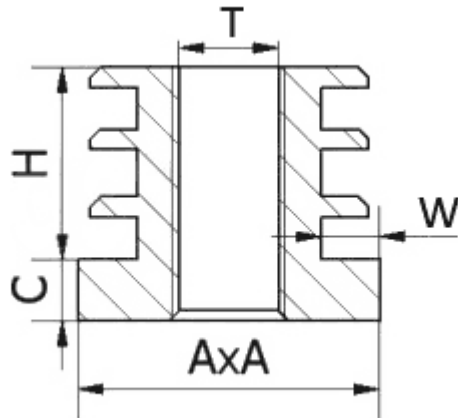

T-WGK - Square Shaped Threaded Insert

Details:

- **Material: PP**
- **Color: black (RAL 9005)**
- **Standard pack: 100 pcs**

Symbol	Thread T	A	Tube wall thickness range W	H	C	Material	Color
		[mm]	[mm]	[mm]	[mm]		
T-WGK-20-M8-125	M8	20	1.0 - 1.25	20	6.2	PP	black