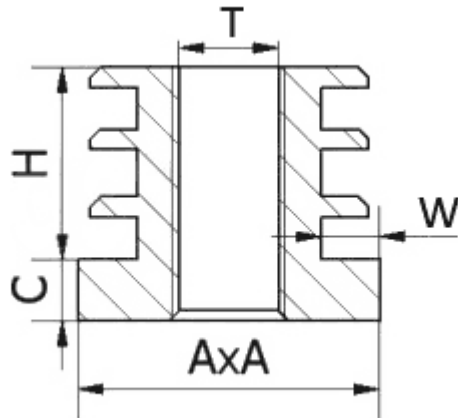

T-WGK - Square Shaped Threaded Insert

Details:

- **Material: PP**
- **Color: black (RAL 9005)**
- **Standard pack: 100 pcs**

Symbol	Thread T	A	Tube wall thickness range W	H	C	Material	Color
		[mm]	[mm]	[mm]	[mm]		
T-WGK-20-M10-150	M10	20	1.5	20	6.2	PP	black