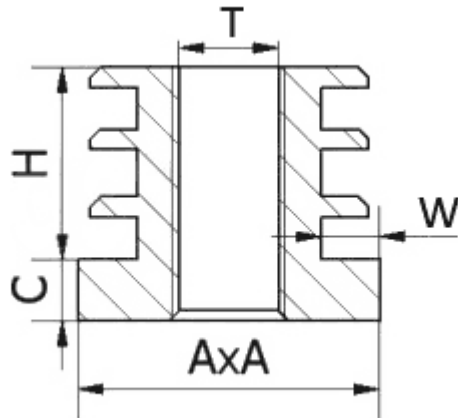

T-WGK - Square Shaped Threaded Insert

Details:

- **Material: PP**
- **Color: black (RAL 9005)**
- **Standard pack: 100 pcs**

Symbol	Thread T	A	Tube wall thickness range W	H	C	Material	Color
		[mm]	[mm]	[mm]	[mm]		
T-WGK-20-M10-125	M10	20	1.0 - 1.25	20	6.2	PP	black