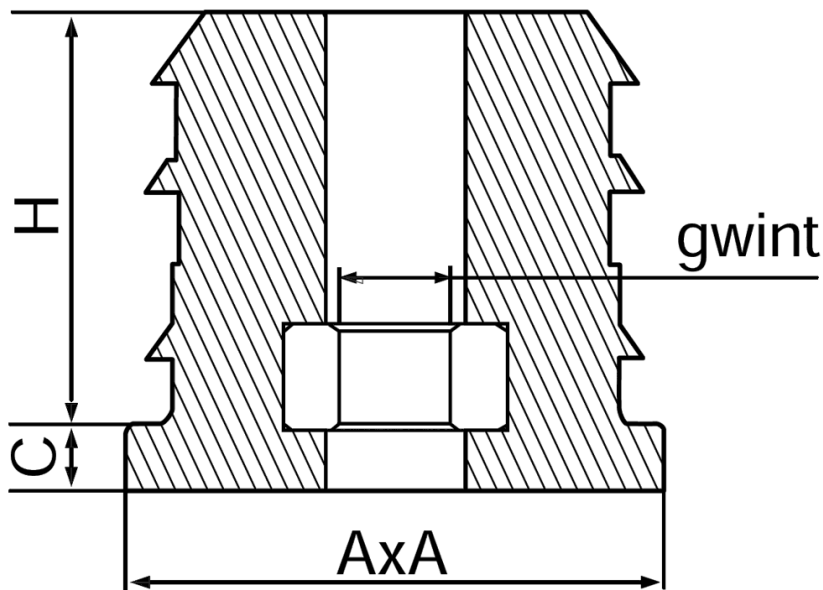

T-TIMT - Square tube insert with metal thread

Details:

- **Material: PA**
- **Colour: black (RAL 9005)**
- Metal nut included

Symbol	Thread	A	Tube wall thickness range	H	C	Material	Color
		[mm]	[mm]	[mm]	[mm]		
T-TIMT-40-M8	M8	40	1.5 - 2.0	30	5	PA	black