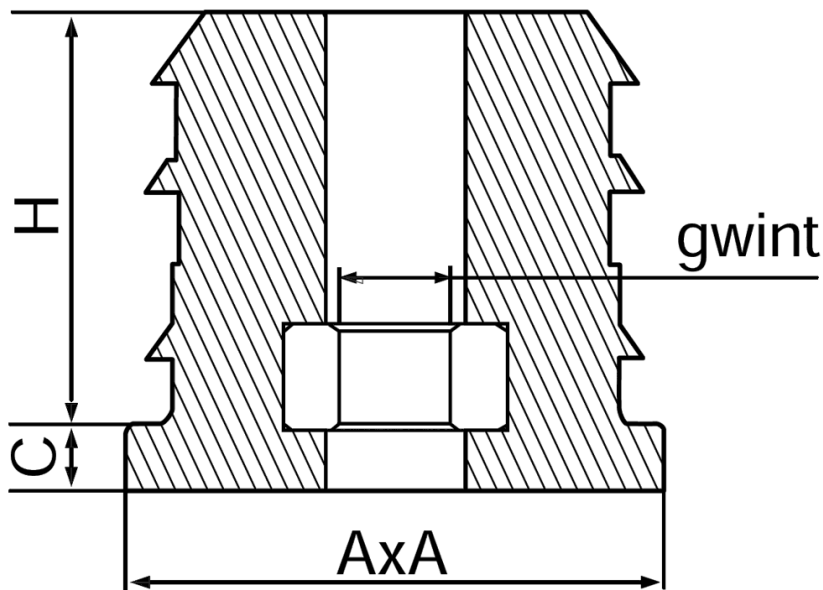

T-TIMT - Square tube insert with metal thread

Details:

- **Material: PA**
- **Colour: black (RAL 9005)**
- Metal nut included

Symbol	Thread	A	Tube wall thickness range	H	C	Material	Color
		[mm]	[mm]	[mm]	[mm]		
T-TIMT-30-M8	M8	30	1.2 - 2.0	30	5	PA	black