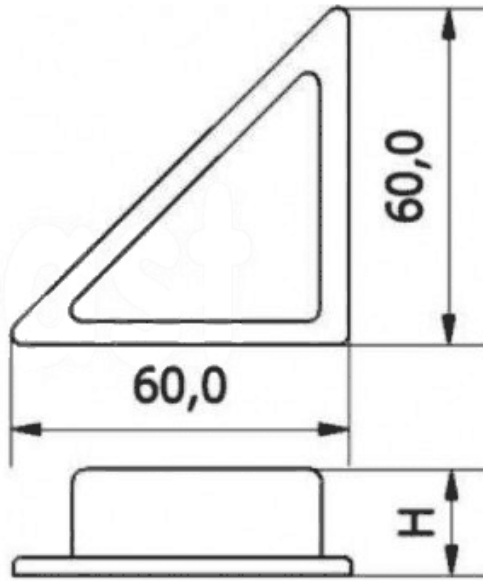

T-STR - Triangular furniture slide

Details:

- **Material: PP**
- **Color: black (RAL 9005)**
- **Mounted with upholstery staples.**
- **Used in production of upholstered furniture**
- **Standard pack: 100 pcs**

Symbol	Height H	Material	Color
	[mm]		
T-STR-25	25	PP	black