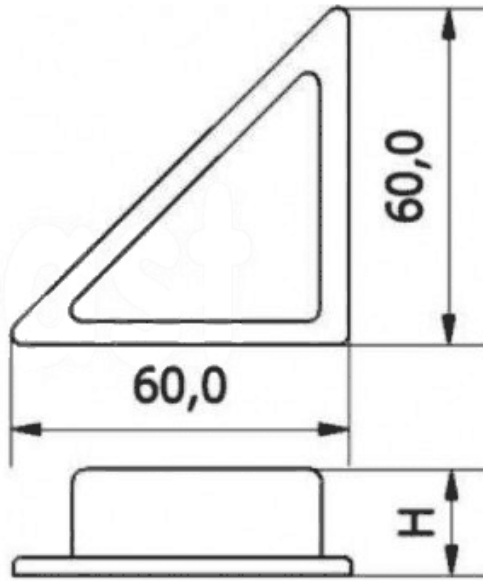

T-STR - Triangular furniture slide

Details:

- **Material: PP**
- **Color: black (RAL 9005)**
- **Mounted with upholstery staples.**
- **Used in production of upholstered furniture**
- **Standard pack: 100 pcs**

Symbol	Height H	Material	Color
	[mm]		
T-STR-15	15	PP	black