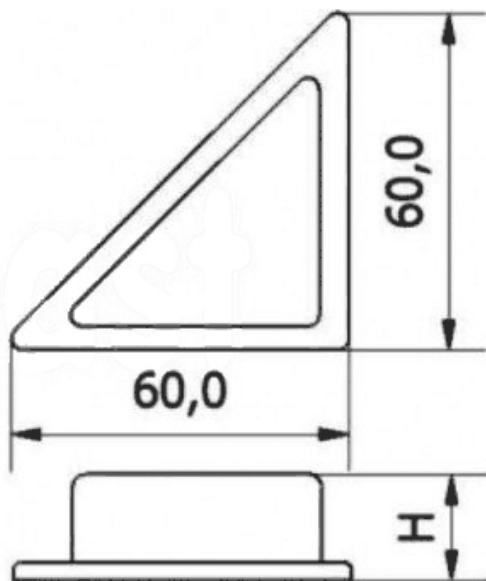

T-STR - Triangular furniture slide

Details:

- **Material: PP**
- **Color: black (RAL 9005)**
- **Mounted with upholstery staples.**
- **Used in production of upholstered furniture**
- **Standard pack: 100 pcs**

Symbol	Height H	Material	Color
	[mm]		
T-STR-05	5	PP	black