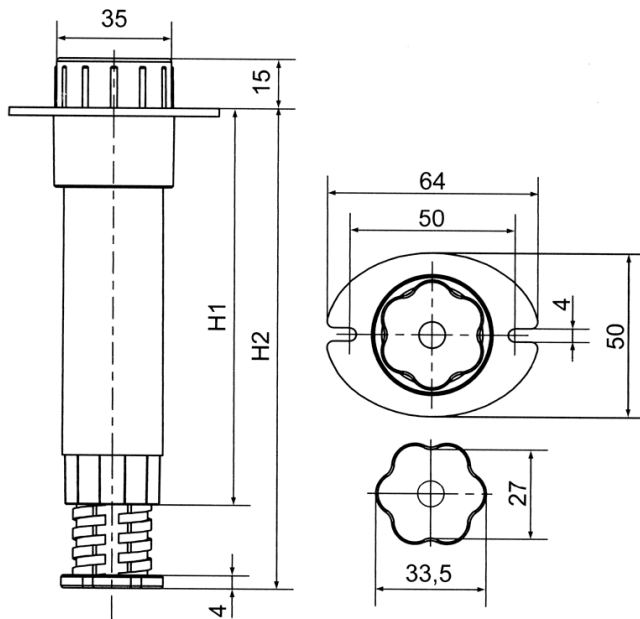

### T-STPR - Adjustable plastic feet

**Details:**

- **Material: ABS**
- **Colour: black (RAL 9005)**
- Anti-slide feet

Symbol	H1	H2	Material	Color
	[mm]	[mm]		
T-STPR	121	125 - 220	ABS	black