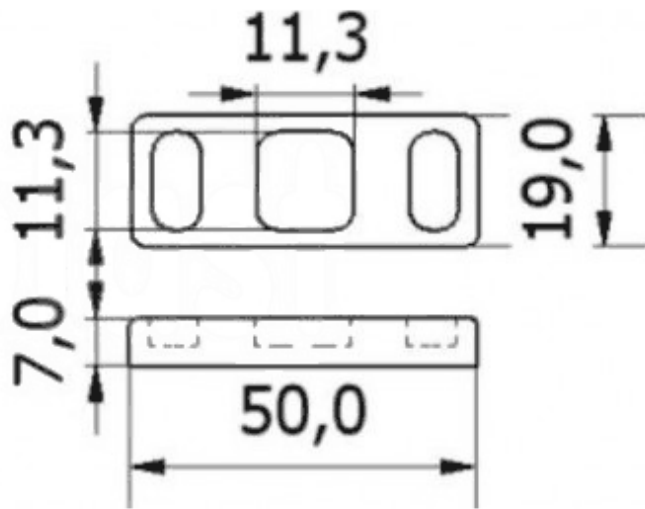

T-SPRA - Rectangular furniture slide

Details:

- **Material: PP**
- **Color: black**
- **Mounted with upholstery staples.**
- **Used in production of upholstered furniture**
- **Standard pack: 100 pcs**

Symbol	Material	Color
T-SPRA	PP	black