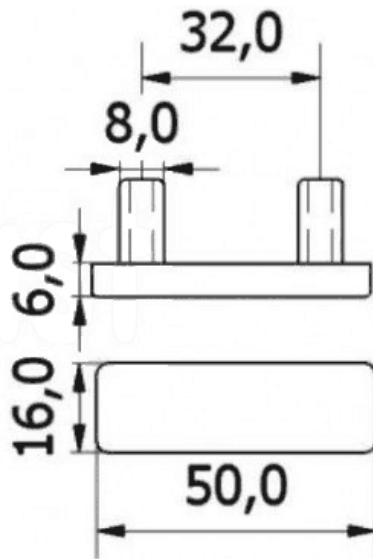

T-SP2B - Furniture slide with two pins

Details:

- **Material: PP**
- **Color: black (RAL 9005)**
- **Mounted with 2 pins**
- **Used in production of upholstered furniture**
- **Standard pack: 100 pcs**

Symbol	Material	Color
T-SP2B	PP	black