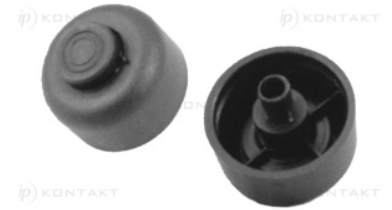

T-SOWR - Tilt adjustable feet

Details:

- **Material: PP**
- **Color: black (RAL 9005)**
- Height (H) can be adjusted with 4 mm hexagonal wrench.

Symbol	H	Material	Color
	[mm]		
T-SOWR-64-L	27.0 - 40.0	PP	black