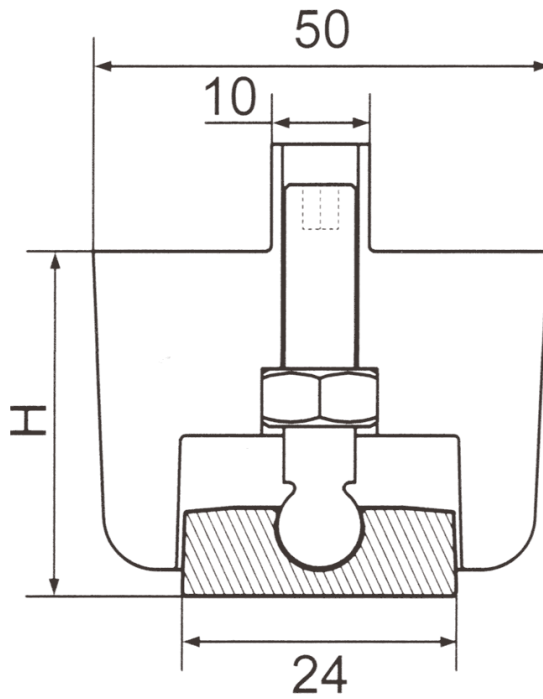

T-SOWR - Tilt adjustable feet

Details:

- **Material: PP**
- **Color: black (RAL 9005)**
- Height (H) can be adjusted with 4 mm hexagonal wrench.

Symbol	H	Material	Color
	[mm]		
T-SOWR-64-L	27.0 - 40.0	PP	black