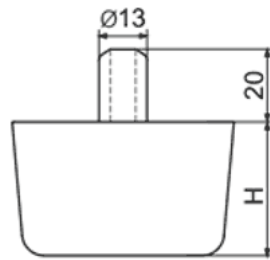

T-SOWB - Round furniture glide with a pin

Details:

- **Material: PP**
- **Color: black (RAL 9005)**

Symbol	Ext. diameter	H	Material	Color
	[mm]	[mm]		
T-SOWB-50	50	50	PP	black