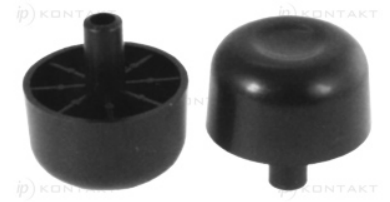

T-SOWB - Round furniture glide with a pin

Details:

- **Material: PP**
- **Color: black (RAL 9005)**

Symbol	Ext. diameter	H	Material	Color
	[mm]	[mm]		
T-SOWB-50	50	50	PP	black