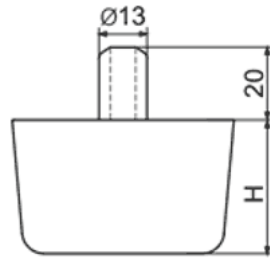

T-SOWB - Round furniture glide with a pin

Details:

- **Material: PP**
- **Color: black (RAL 9005)**

Symbol	Ext. diameter	H	Material	Color
	[mm]	[mm]		
T-SOWB-35	50	35	PP	black