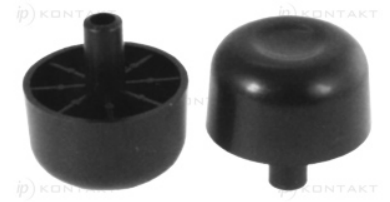

T-SOWB - Round furniture glide with a pin

Details:

- **Material: PP**
- **Color: black (RAL 9005)**

Symbol	Ext. diameter	H	Material	Color
	[mm]	[mm]		
T-SOWB-35	50	35	PP	black