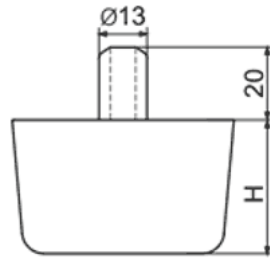

T-SOWB - Round furniture glide with a pin

Details:

- **Material: PP**
- **Color: black (RAL 9005)**

| Symbol | Ext. diameter | H | Material | Color |
|-----------|---------------|------|----------|-------|
| | [mm] | [mm] | | |
| T-SOWB-30 | 50 | 30 | PP | black |