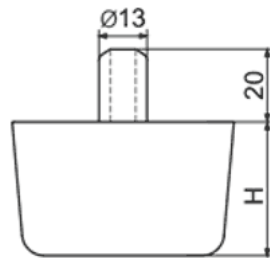

T-SOWB - Round furniture glide with a pin

Details:

- **Material: PP**
- **Color: black (RAL 9005)**

Symbol	Ext. diameter	H	Material	Color
	[mm]	[mm]		
T-SOWB-25	50	25	PP	black