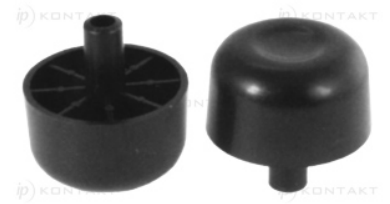

T-SOWB - Round furniture glide with a pin

Details:

- **Material: PP**
- **Color: black (RAL 9005)**

Symbol	Ext. diameter	H	Material	Color
	[mm]	[mm]		
T-SOWB-25	50	25	PP	black