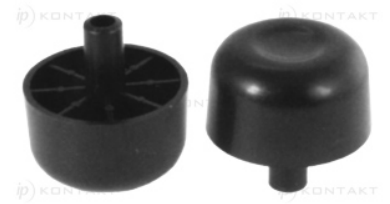

T-SOWB - Round furniture glide with a pin

Details:

- **Material: PP**
- **Color: black (RAL 9005)**

Symbol	Ext. diameter	H	Material	Color
	[mm]	[mm]		
T-SOWB-15	50	15	PP	black