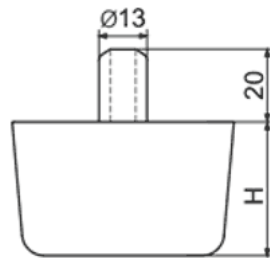

T-SOWB - Round furniture glide with a pin

Details:

- **Material: PP**
- **Color: black (RAL 9005)**

Symbol	Ext. diameter	H	Material	Color
	[mm]	[mm]		
T-SOWB-15	50	15	PP	black