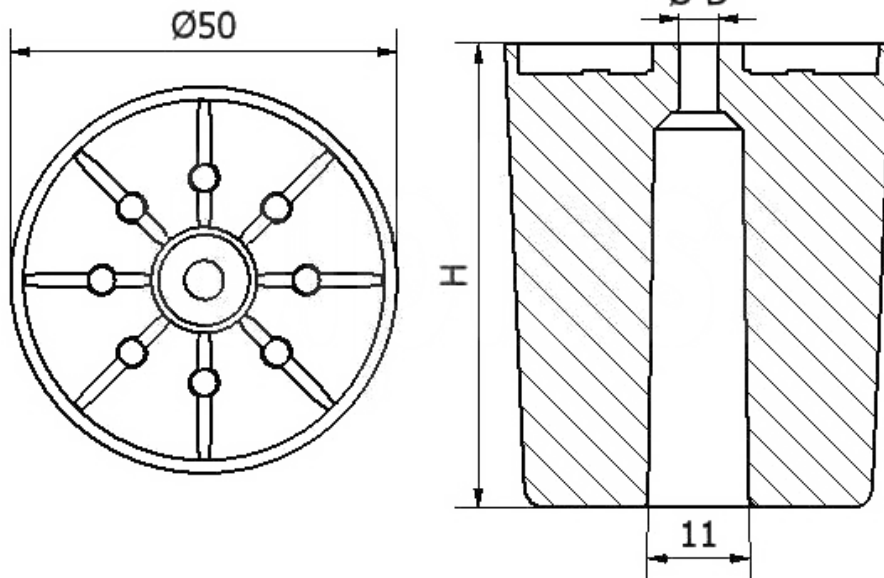

T-SOW - Round feet, screw mounted

Details:

- **Material: PP**
- **Color: black (RAL 9005)**
- **Screw mounted**
- **Used in furniture**

Symbol	Ext. diameter	Height H	ØD	Material	Color
	[mm]	[mm]	[mm]		
T-SOW-40	50	40	5	PP	black