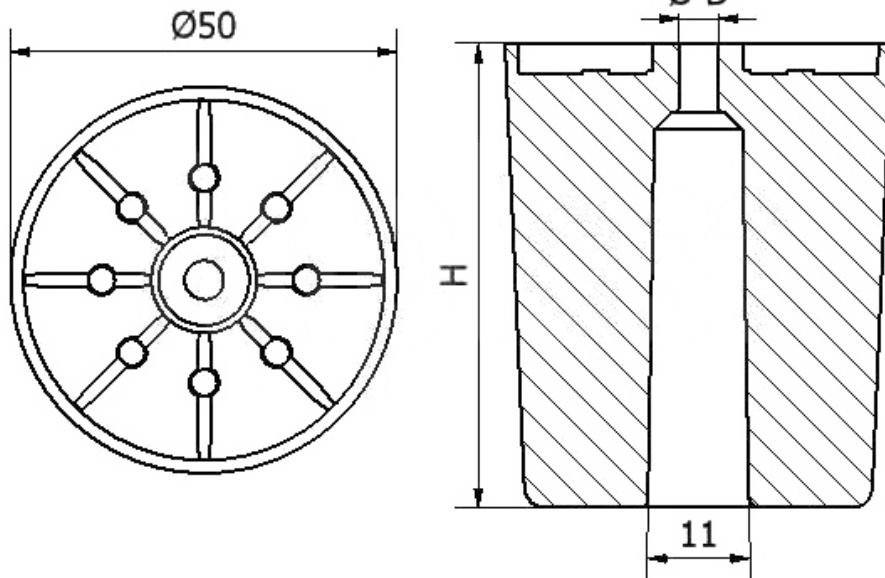

T-SOW - Round feet, screw mounted

Details:

- **Material: PP**
- **Color: black (RAL 9005)**
- **Screw mounted**
- **Used in furniture**

Symbol	Ext. diameter	Height H	ØD	Material	Color
	[mm]	[mm]	[mm]		
T-SOW-35	50	35	5	PP	black