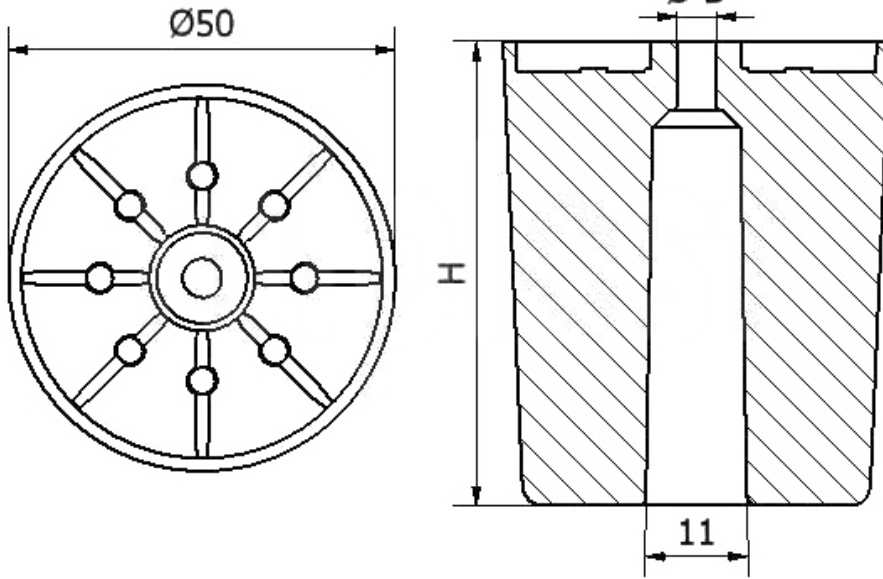

T-SOW - Round feet, screw mounted

Details:

- **Material: PP**
- **Color: black (RAL 9005)**
- **Screw mounted**
- **Used in furniture**

Symbol	Ext. diameter	Height H	ØD	Material	Color
	[mm]	[mm]	[mm]		
T-SOW-28	50	28	5	PP	black