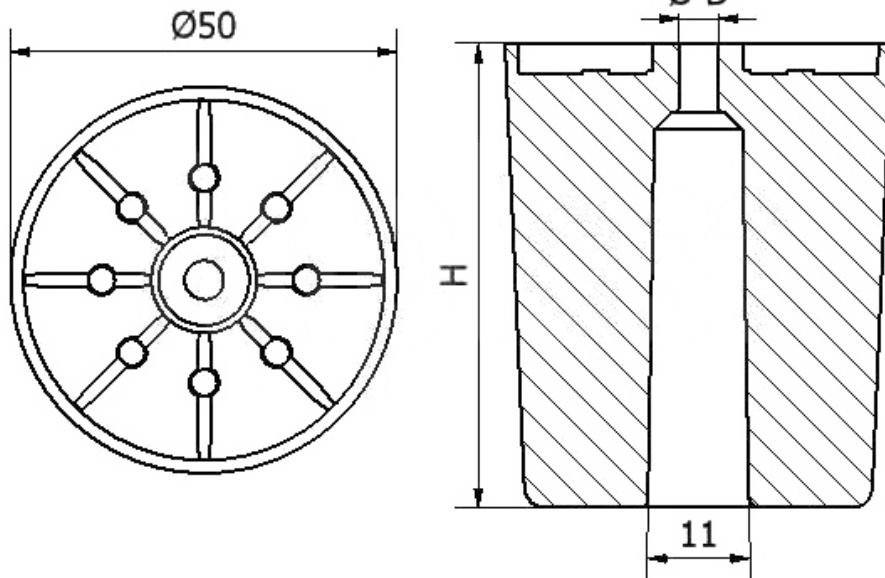

T-SOW - Round feet, screw mounted

Details:

- **Material: PP**
- **Color: black (RAL 9005)**
- **Screw mounted**
- **Used in furniture**

Symbol	Ext. diameter	Height H	ØD	Material	Color
	[mm]	[mm]	[mm]		
T-SOW-25	50	25	5	PP	black