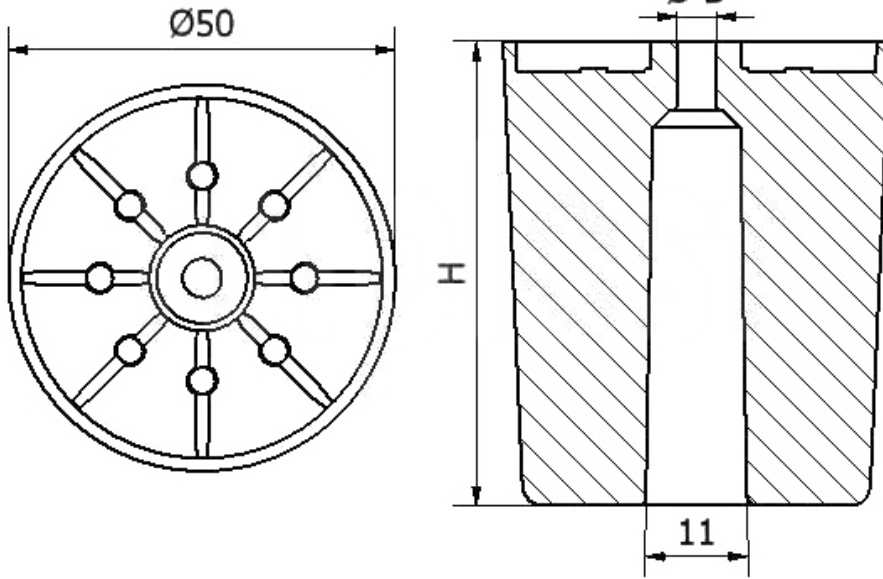

T-SOW - Round feet, screw mounted

Details:

- **Material: PP**
- **Color: black (RAL 9005)**
- **Screw mounted**
- **Used in furniture**

Symbol	Ext. diameter	Height H	ØD	Material	Color
	[mm]	[mm]	[mm]		
T-SOW-15	50	15	5	PP	black