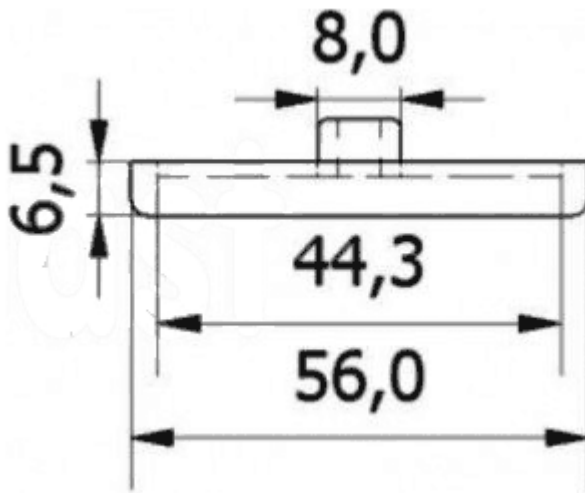

T-SOB - Round furniture foot with pin

Details:

- **Material: PP**
- **Color: black (RAL 9005)**
- **Standard pack: 100 pcs**

Symbol	Ext. diameter	Material	Color
	[mm]		
T-SOB	56	PP	black