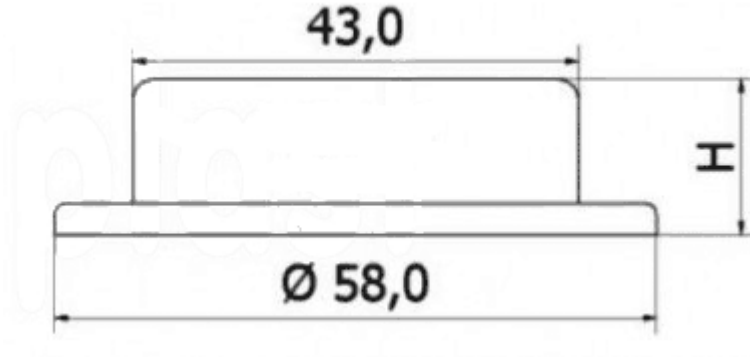

T-SO - Round furniture slide

Details:

- **Material: PP**
- **Color: black (RAL 9005)**
- **Mounted with upholstery staples.**
- **Used in production of upholstered furniture**
- **MOQ: 3000 pcs**

Symbol	Height H	Material	Color
	[mm]		
T-SO-20	25	PP	black