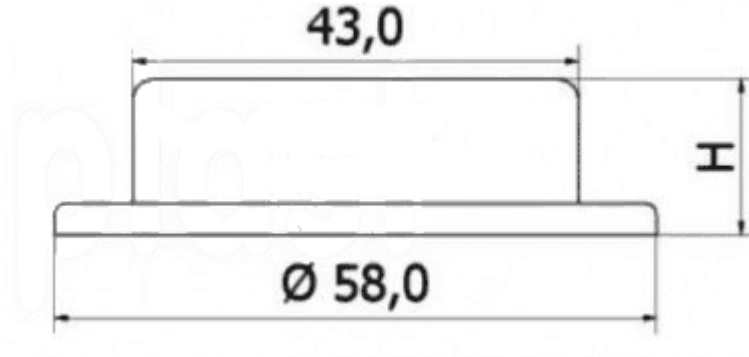

T-SO - Round furniture slide

Details:

- **Material: PP**
- **Color: black (RAL 9005)**
- **Mounted with upholstery staples.**
- **Used in production of upholstered furniture**
- **MOQ: 3000 pcs**

Symbol	Height H	Material	Color
	[mm]		
T-SO-15	15	PP	black