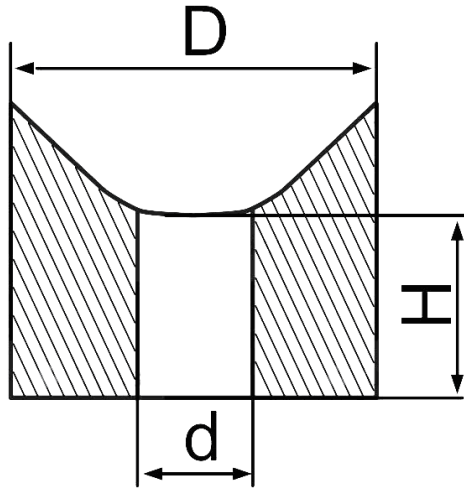

T-PSI - Saddle Washers

Details:

- **Material: Polyethylene**
- **Colour: black (RAL 9005)**

Symbol	Ext. diameter D	R	Height h	Int. diameter d	Tube diameter range	Material	Color
	[mm]	[mm]	[mm]	[mm]			
T-PSI-25-075-082-32	25	14.5	7.5	8.2	29 - 32	PE	black