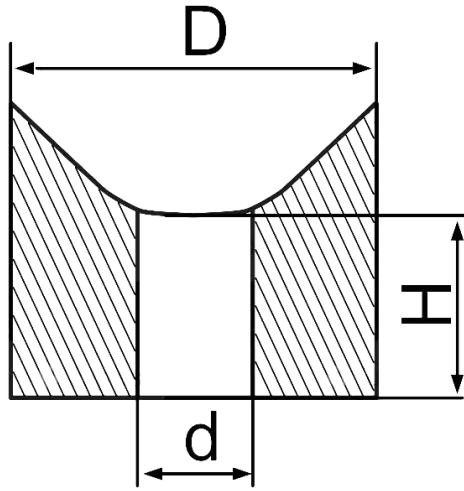

T-PSI - Saddle Washers

Details:

- **Material: Polyethylene**
- **Colour: black (RAL 9005)**

Symbol	Ext. diameter D	R	Height h	Int. diameter d	Tube diameter range	Material	Color
	[mm]	[mm]	[mm]	[mm]	[mm]		
T-PSI-22-300-082-28	22	12.5	30	8.2	25 - 28	PE	black