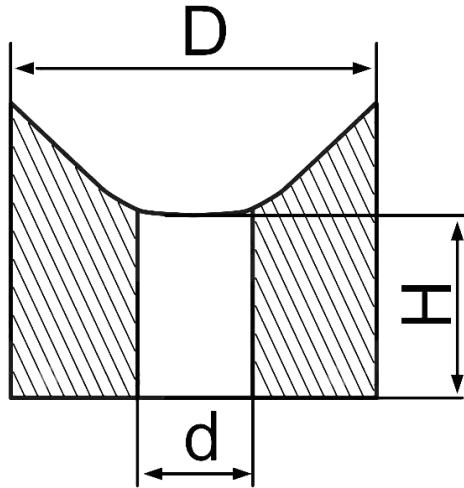

T-PSI - Saddle Washers

Details:

- **Material: Polyethylene**
- **Colour: black (RAL 9005)**

Symbol	Ext. diameter D	R	Height h	Int. diameter d	Tube diameter range	Material	Color
	[mm]	[mm]	[mm]	[mm]	[mm]		
T-PSI-22-125-082-28	22	12.5	12.5	8.2	25 - 28	PE	black