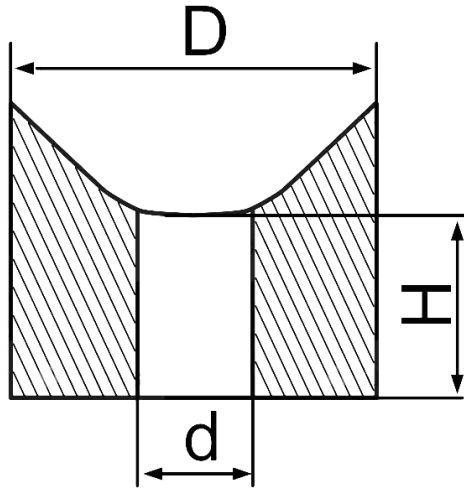

T-PSI - Saddle Washers

Details:

- **Material: Polyethylene**
- **Colour: black (RAL 9005)**

Symbol	Ext. diameter D	R	Height h	Int. diameter d	Tube diameter range	Material	Color
	[mm]	[mm]	[mm]	[mm]			
T-PSI-22-030-082-28	22	12.5	3	8.2	25 - 28	PE	black