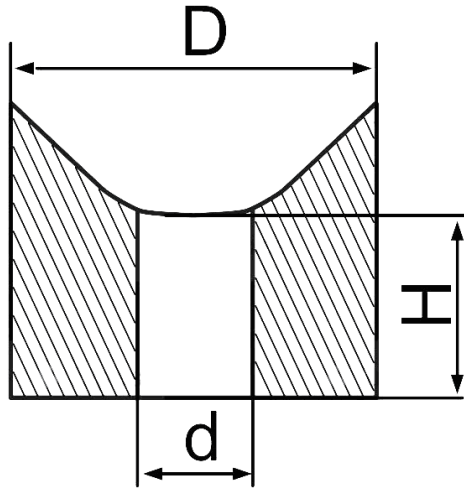

T-PSI - Saddle Washers

Details:

- **Material: Polyethylene**
- **Colour: black (RAL 9005)**

Symbol	Ext. diameter D	R	Height h	Int. diameter d	Tube diameter range	Material	Color
	[mm]	[mm]	[mm]	[mm]			
T-PSI-19-115-052-23	19	10	11.5	5.2	20 - 23	PE	black