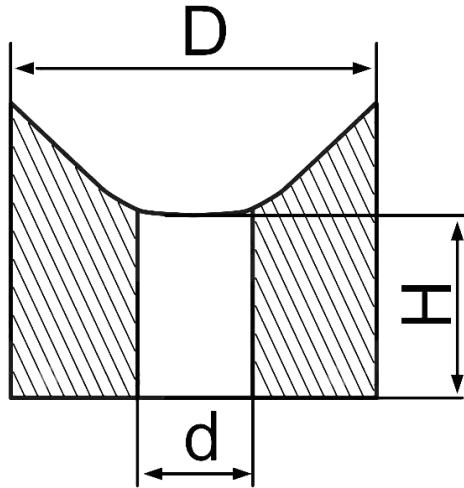

T-PSI - Saddle Washers

Details:

- **Material: Polyethylene**
- **Colour: black (RAL 9005)**

Symbol	Ext. diameter D	R	Height h	Int. diameter d	Tube diameter range	Material	Color
	[mm]	[mm]	[mm]	[mm]	[mm]		
T-PSI-17-025-052-20	17	9	2.5	5.2	18 - 20	PE	black