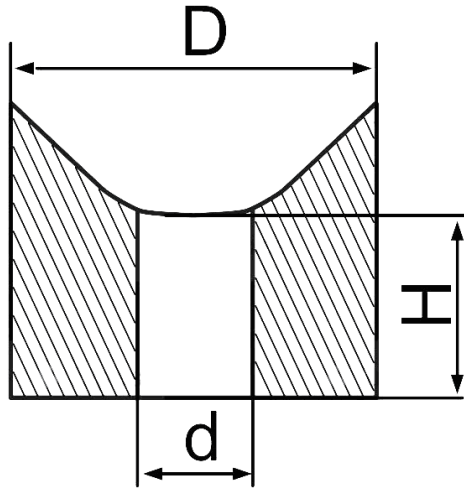

T-PSI - Saddle Washers

Details:

- **Material: Polyethylene**
- **Colour: black (RAL 9005)**

Symbol	Ext. diameter D	R	Height h	Int. diameter d	Tube diameter range	Material	Color
	[mm]	[mm]	[mm]	[mm]			
T-PSI-15-175-062-20	15	8	17.5	6.2	16 - 20	PE	black