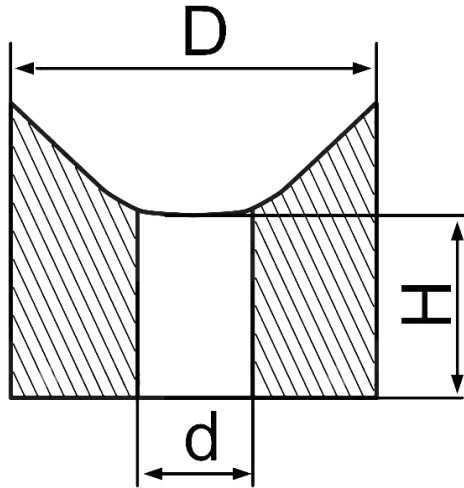

T-PSI - Saddle Washers

Details:

- **Material: Polyethylene**
- **Colour: black (RAL 9005)**

Symbol	Ext. diameter D	R	Height h	Int. diameter d	Tube diameter range	Material	Color
	[mm]	[mm]	[mm]	[mm]	[mm]		
T-PSI-15-075-062-20	15	8	7.5	6.2	16 - 20	PE	black