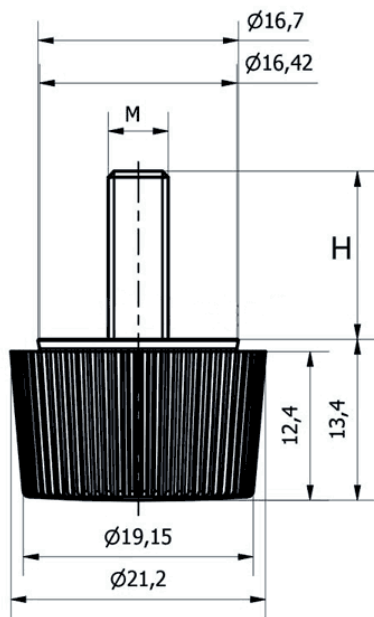

T-PRAD - Knurled knobs Ø21

Details:

- **Material: PP**
- **Colour: black (RAL 9005)**

Symbol	Knob diameter	Thread	H
	[mm]		[mm]
T-PRAD21-M6-26	21	M6	26