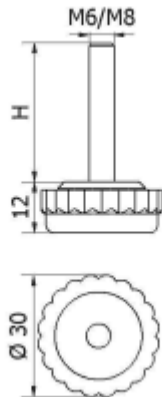

T-POK-03 - Adjustable Foot / Knob

Details:

- **Material: PP**
- **Available colours: black (RAL 9005)**

Symbol	Ext. thread	Ext. thread length H	Material	Color
		[mm]		
T-POK-03 M8x25	M8	25	PP	black