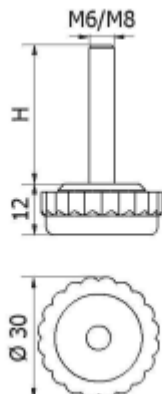

T-POK-03 - Adjustable Foot / Knob

Details:

- **Material: PP**
- **Available colours: black (RAL 9005)**

Symbol	Ext. thread	Ext. thread length H	Material	Color
		[mm]		
T-POK-03 M8x20	M8	20	PP	black