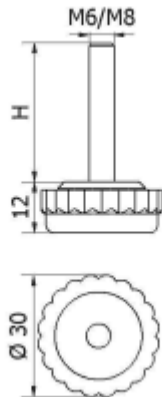

T-POK-03 - Adjustable Foot / Knob

Details:

- **Material: PP**
- **Available colours: black (RAL 9005)**

Symbol	Ext. thread	Ext. thread length H	Material	Color
		[mm]		
T-POK-03 M8x15	M8	15	PP	black