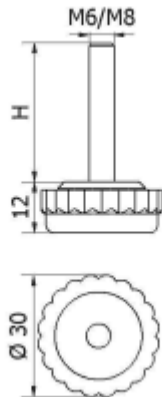

T-POK-03 - Adjustable Foot / Knob

Details:

- **Material: PP**
- **Available colours: black (RAL 9005)**

Symbol	Ext. thread	Ext. thread length H	Material	Color
		[mm]		
T-POK-03 M6x45	M6	45	PP	black