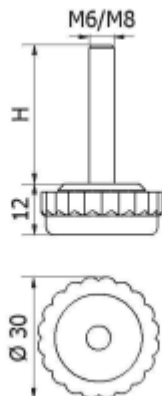

T-POK-03 - Adjustable Foot / Knob

Details:

- **Material: PP**
- **Available colours: black (RAL 9005)**

Symbol	Ext. thread	Ext. thread length H	Material	Color
		[mm]		
T-POK-03 M6x30	M6	30	PP	black