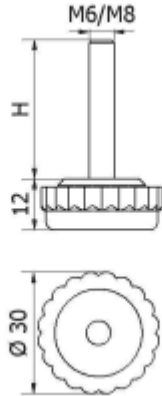

T-POK-03 - Adjustable Foot / Knob

Details:

- **Material: PP**
- **Available colours: black (RAL 9005)**

Symbol	Ext. thread	Ext. thread length H	Material	Color
		[mm]		
T-POK-03 M6x25	M6	25	PP	black