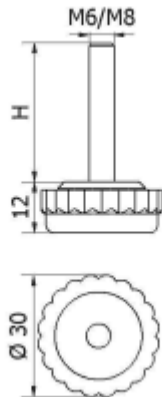

T-POK-03 - Adjustable Foot / Knob

Details:

- **Material: PP**
- **Available colours: black (RAL 9005)**

Symbol	Ext. thread	Ext. thread length H	Material	Color
		[mm]		
T-POK-03 M6x20	M6	20	PP	black