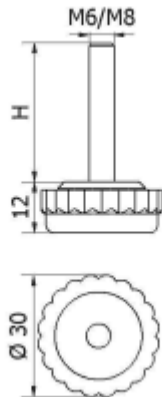

T-POK-03 - Adjustable Foot / Knob

Details:

- **Material: PP**
- **Available colours: black (RAL 9005)**

Symbol	Ext. thread	Ext. thread length H	Material	Color
		[mm]		
T-POK-03 M6x15	M6	15	PP	black