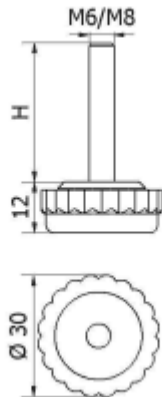

T-POK-03 - Adjustable Foot / Knob

Details:

- **Material: PP**
- **Available colours: black (RAL 9005)**

Symbol	Ext. thread	Ext. thread length H	Material	Color
		[mm]		
T-POK-03 M6x08	M6	8	PP	black