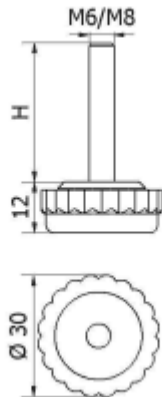

T-POK-03 - Adjustable Foot / Knob

Details:

- **Material: PP**
- **Available colours: black (RAL 9005)**

Symbol	Ext. thread	Ext. thread length H	Material	Color
		[mm]		
T-POK-03 M6x06	M6	6	PP	black