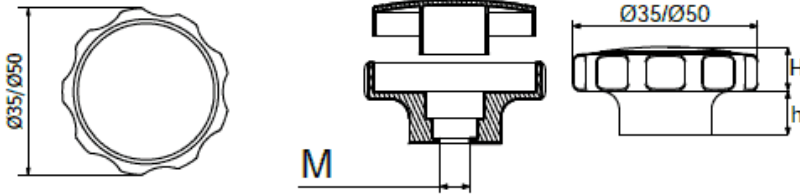

T-POK-02 - Star knobs for self assembly

Details:

- **Plastic knob (polyamide)**
- **Available colours: black (RAL 9005)**
- **Can be mounted with any M5/M6/M8/M10 screw/nut**
- **Standard pack: 100 pcs**

Symbol	Ext. diameter	Int. thread M	H	h	Material	Color
	[mm]		[mm]	[mm]		
T-POK-02-35-M6	35	M6	15	10	PA	black