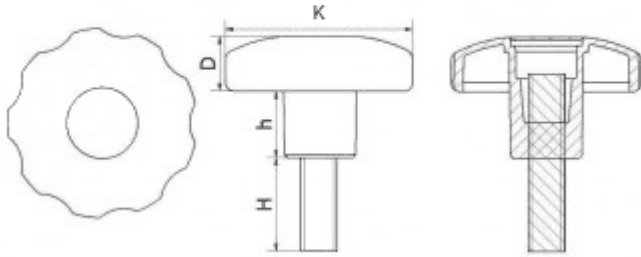

**T-POG - Star-shaped knob**

**Details:**

- **Knob material: PP - polypropylene or PA - polyamide (see table)**
- **Steel thread, zinc plated**
- **Color: czarny (RAL 9005)**
- **Standard plug color: black**
- **Other thread lengths (H), available on special order**
- **Standard pack: 100 pcs**

| Symbol          | Ext. thread | Ext. diameter<br>K | Ext. thread length<br>H | h    | D    | Material | Color |
|-----------------|-------------|--------------------|-------------------------|------|------|----------|-------|
|                 |             | [mm]               | [mm]                    | [mm] | [mm] |          |       |
| T-POG-50-23-M10 | M10         | 50                 | 23                      | 17   | 15   | PA       | black |