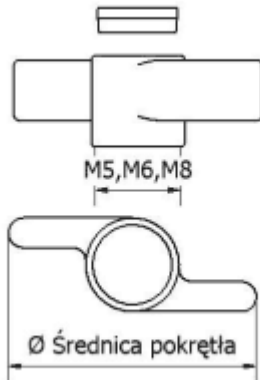

T-PMS - Winged knob

Details:

- **Material: Polyamid**
- **Colour: black (RAL 9005)**
- Easy and universal mounting by punching
- Light and durable, thanks to hardened structure
- Tight fit
- Resistant to grease and oils
- Standard pack: 100 pcs

Symbol	Knob diameter	Int. thread	Material	Color
	[mm]			
T-PMS-68-M8	68	M8	PA	black