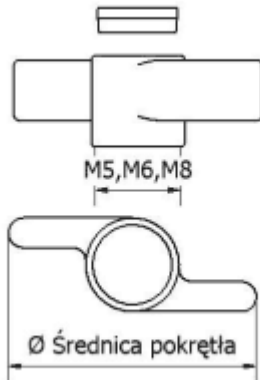

T-PMS - Winged knob

Details:

- **Material: Polyamid**
- **Colour: black (RAL 9005)**
- Easy and universal mounting by punching
- Light and durable, thanks to hardened structure
- Tight fit
- Resistant to grease and oils
- Standard pack: 100 pcs

Symbol	Knob diameter	Int. thread	Material	Color
	[mm]			
T-PMS-50-M8	50	M8	PA	black