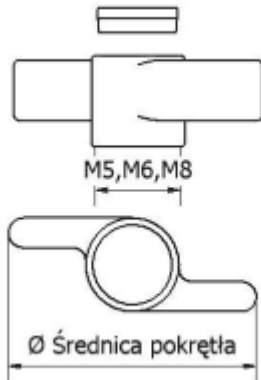

T-PMS - Winged knob

Details:

- **Material: Polyamid**
- **Colour: black (RAL 9005)**
- Easy and universal mounting by punching
- Light and durable, thanks to hardened structure
- Tight fit
- Resistant to grease and oils
- Standard pack: 100 pcs

Symbol	Knob diameter	Int. thread	Material	Color
	[mm]			
T-PMS-50-M6	50	M6	PA	black